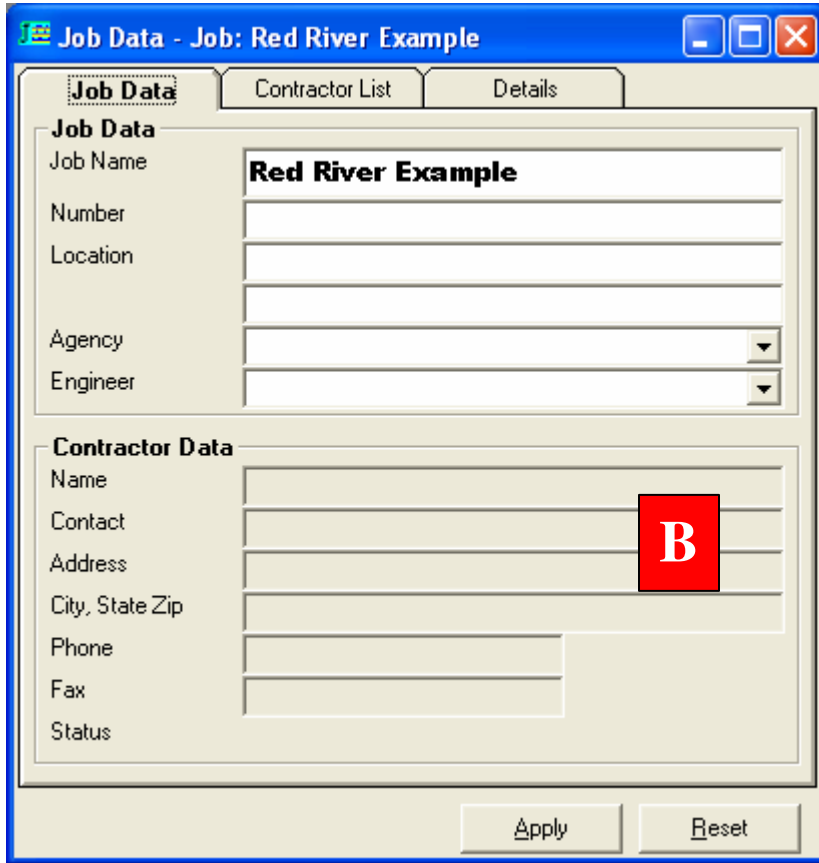

## Job, Job Data and MH Pro! EZ Menu

The Apply button commits all entries and changes to MH Pro!  
The Apply button is used on most screens.

Pull down menu for screens.  
Used to bring up screens in  
MH Pro!. (Interface icons  
can also be used.)