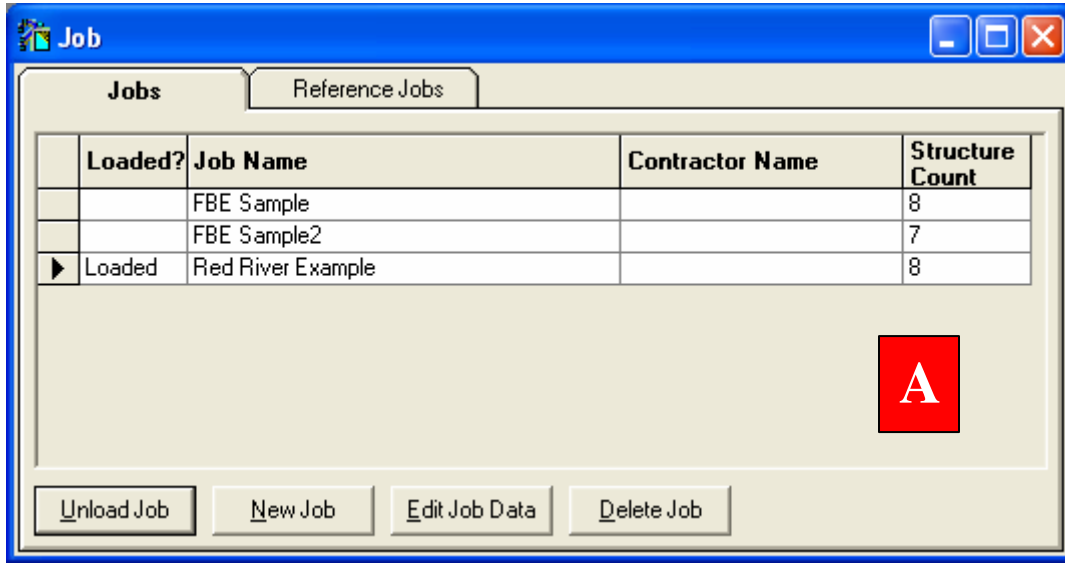

## Job, Job Data and MH Pro! EZ Menu

The Apply button commits all entries and changes to MH Pro!  
The Apply button is used on most screens.

Pull down menu for screens.  
Used to bring up screens in  
MH Pro!. (Interface icons  
can also be used.)